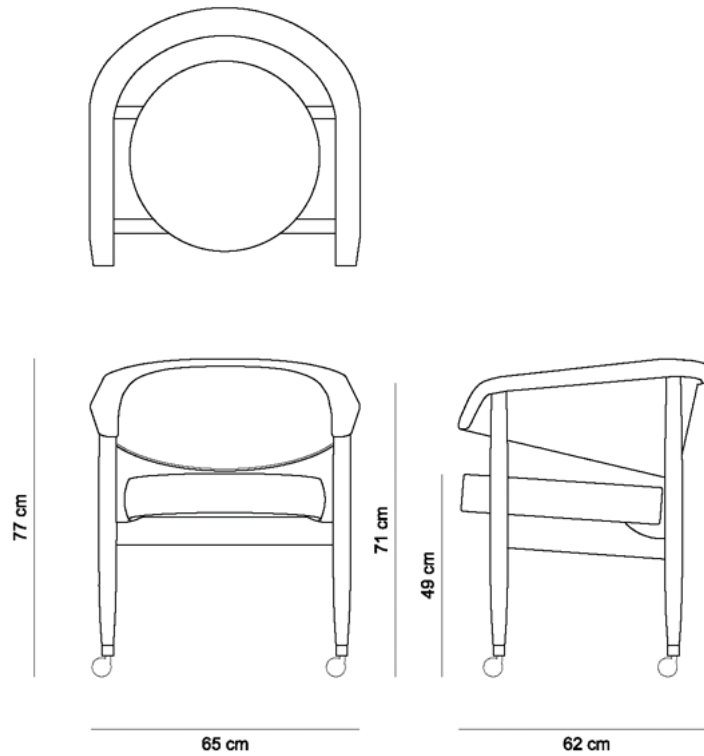

BEG ARMCHAIR (WITH CASTERS)

1967

triode

28 rue Jacob 75006 Paris
+33 (0)1 43 29 40 05

contact@triodedesign.com
www.triodedesign.com

PRODUCT INFO

DIMENSIONS

- 65 x 62 x 77h (cm)

PRODUCT DESCRIPTION

- Solid wood frame
- Upholstered seat and back
- Chrome plated casters (with silicon for wooden floors or without silicon for carpet)

INFO

"This Sergio Rodrigues furniture line is licensed to and commercialized exclusively by LinBrasil Ltda and is protected by patent laws and legal sanctions under both criminal and civil codes. Legal proceedings may be instituted against any parties breaching the rights of LinBrasil."

DIMENSIONS

- 65 x 62 x 77h (cm)

PRODUCT DESCRIPTION

- Solid wood frame
- Upholstered seat and back
- Without casters

INFO

"This Sergio Rodrigues furniture line is licensed to and commercialized exclusively by LinBrasil Ltda and is protected by patent laws and legal sanctions under both criminal and civil codes. Legal proceedings may be instituted against any parties breaching the rights of LinBrasil."