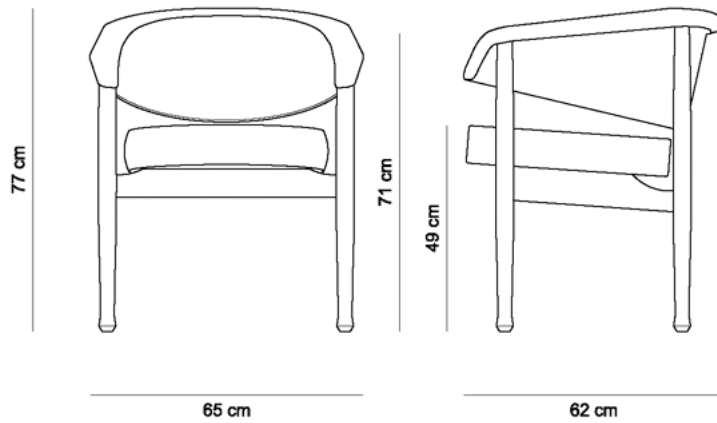

PRODUCT INFO

DIMENSIONS

- 65 x 62 x 77h (cm)

PRODUCT DESCRIPTION

- Solid wood frame
- Upholstered seat and back
- Without casters

INFO

"This Sergio Rodrigues furniture line is licensed to and commercialized exclusively by LinBrasil Ltda and is protected by patent laws and legal sanctions under both criminal and civil codes. Legal proceedings may be instituted against any parties breaching the rights of LinBrasil."

For more information on product maintenance and our warranty policy please access: www.linbrasil.com.br > FAQ

Questions about this product? Please contact us by e-mail: contato@linbrasil.com.br